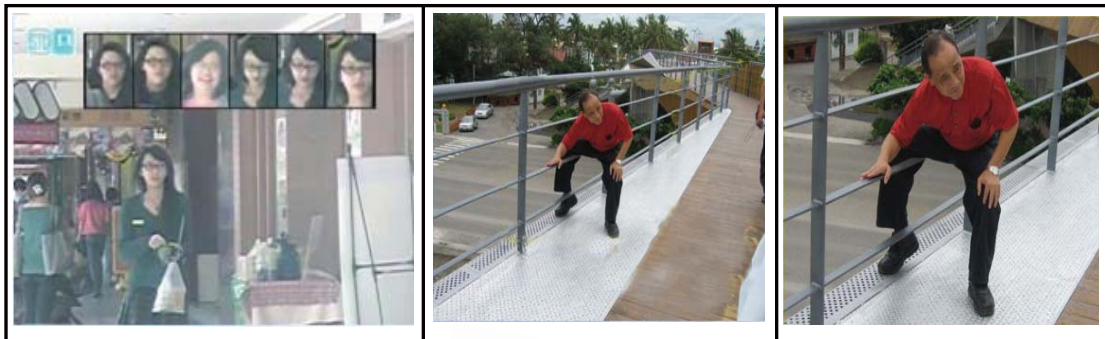

Capture Face 920TVL Auto Zoom DVR

Easily Adjustable 2.8-12mm

1/3" COLOR CCD SNY692 AQ Face Capture Camera

CF920

- 1/3" Color CCD SNY692 Wide Dynamic High Resolution 920TVL.
- Long Range Super LED IR ICR 0Lux.
- 2.8-12mm Lens
- OSD Activation Menu.RS-485
- Face Capture 32G Mini SD Card capability
- INCLUDED 8GB 200.000Face Capture
- DC12V 600mA